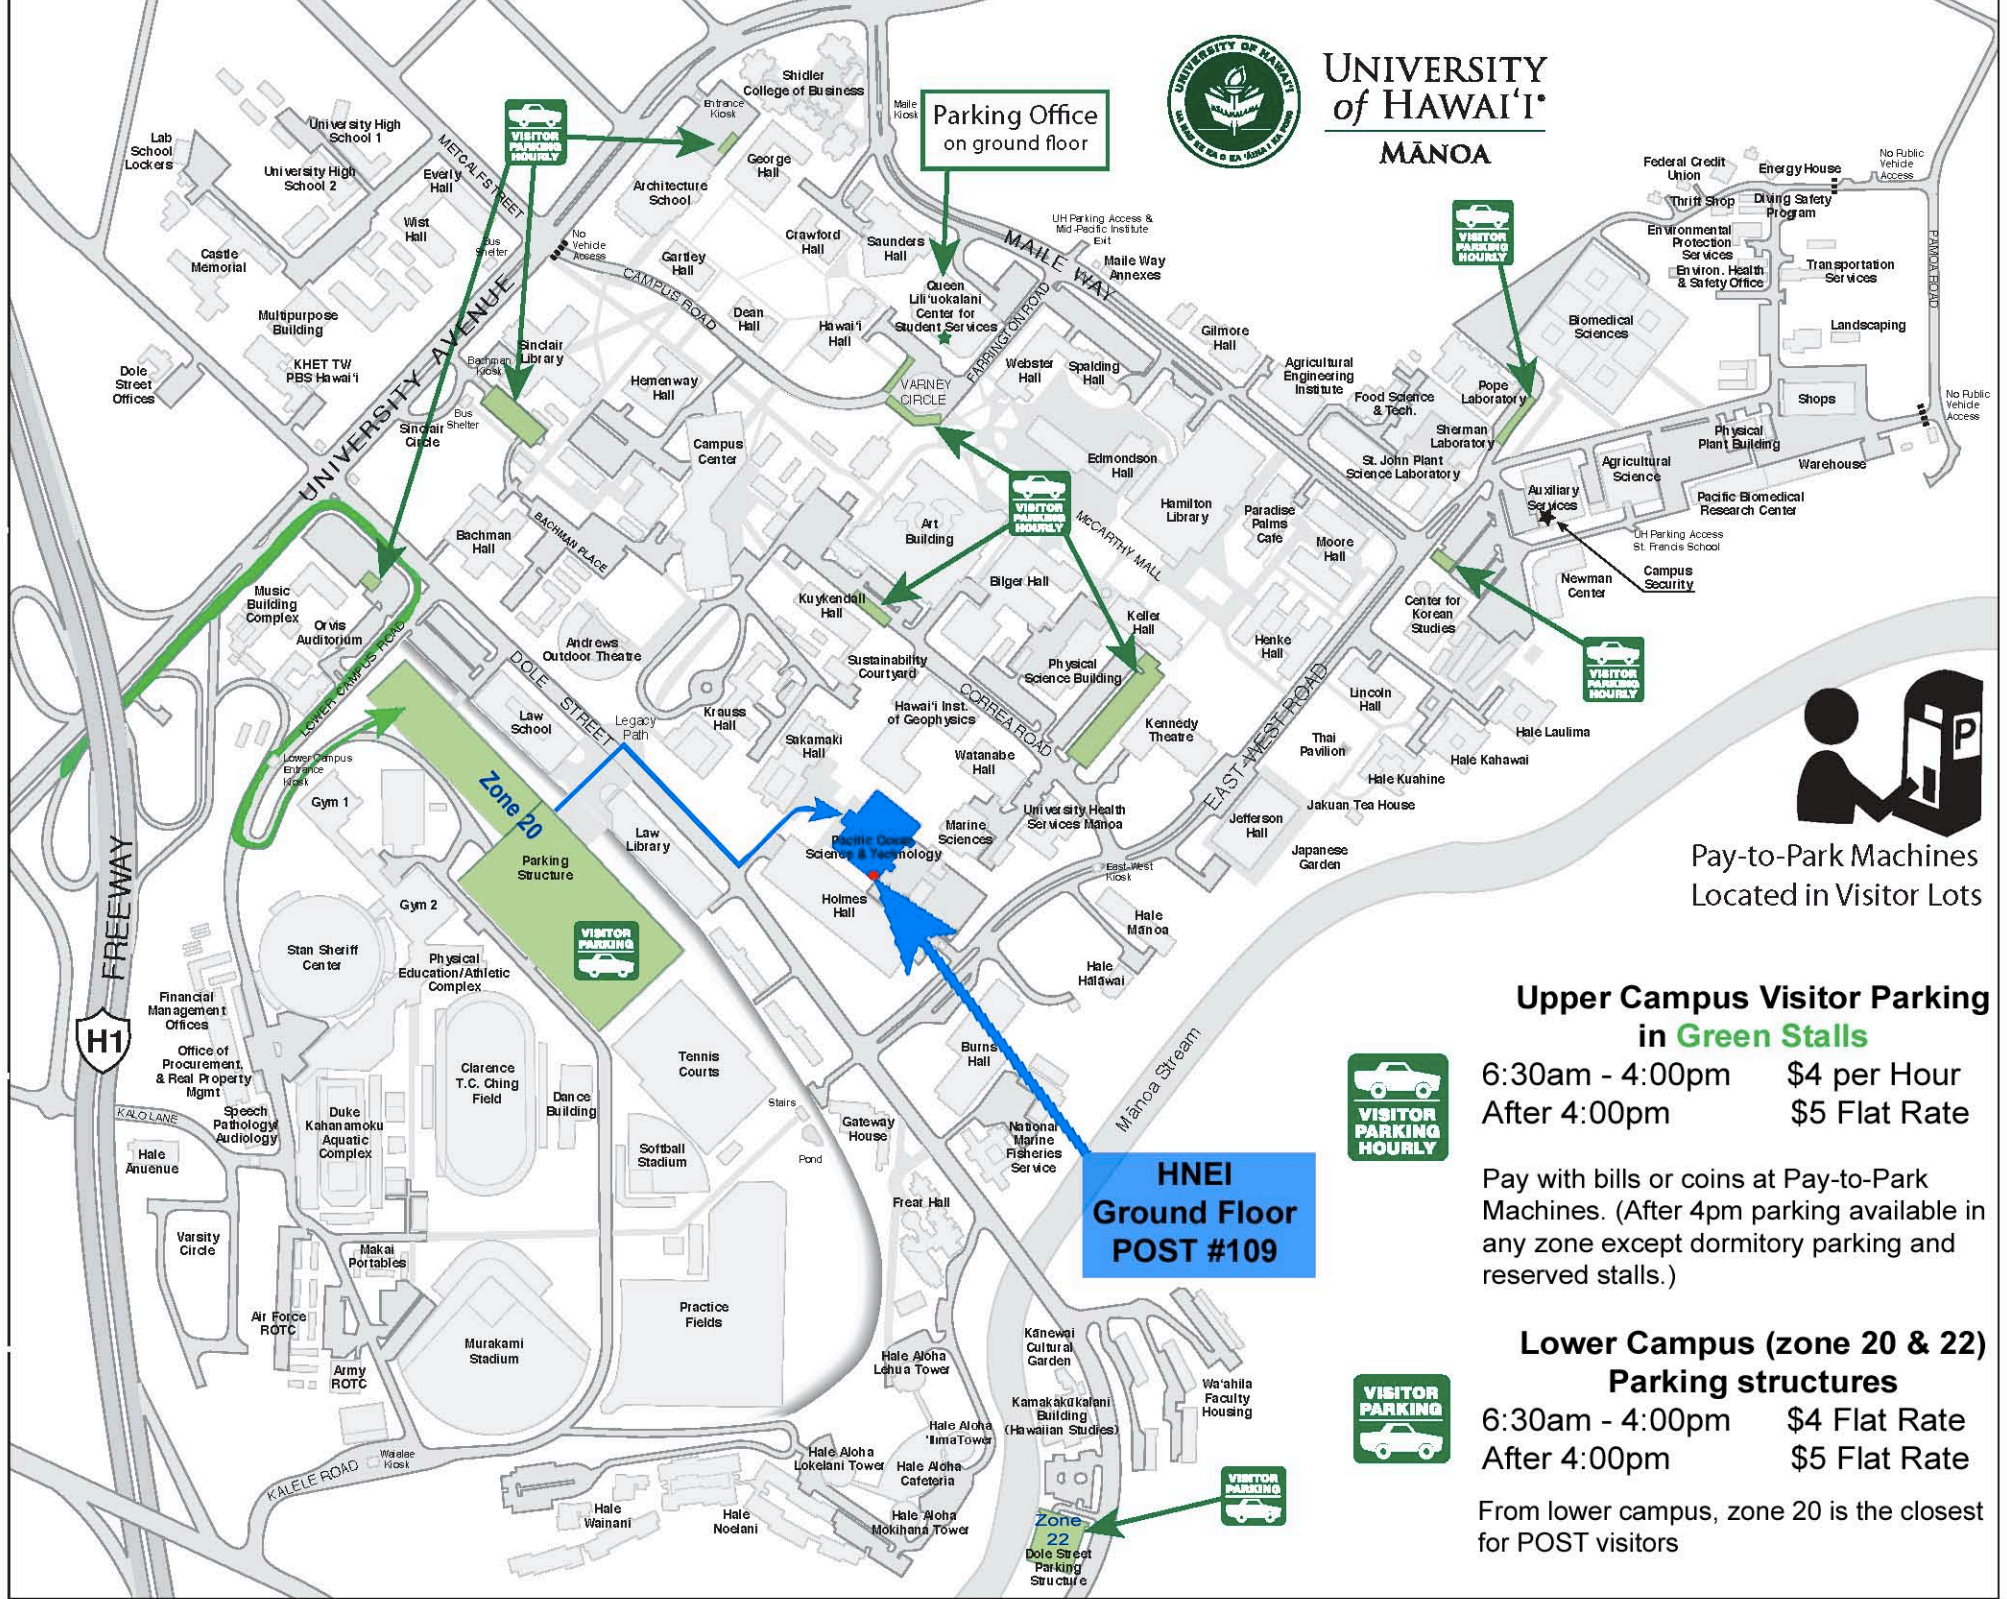

UNIVERSITY of HAWAII
MĀNOA

Parking Office
on ground floor

**HNEI
Ground Floor
POST #109**

Pay-to-Park Machines
Located in Visitor Lots

**Upper Campus Visitor Parking
in Green Stalls**

6:30am - 4:00pm \$4 per Hour
After 4:00pm \$5 Flat Rate

Pay with bills or coins at Pay-to-Park Machines. (After 4pm parking available in any zone except dormitory parking and reserved stalls.)

**Lower Campus (zone 20 & 22)
Parking structures**

6:30am - 4:00pm \$4 Flat Rate
After 4:00pm \$5 Flat Rate

From lower campus, zone 20 is the closest for POST visitors