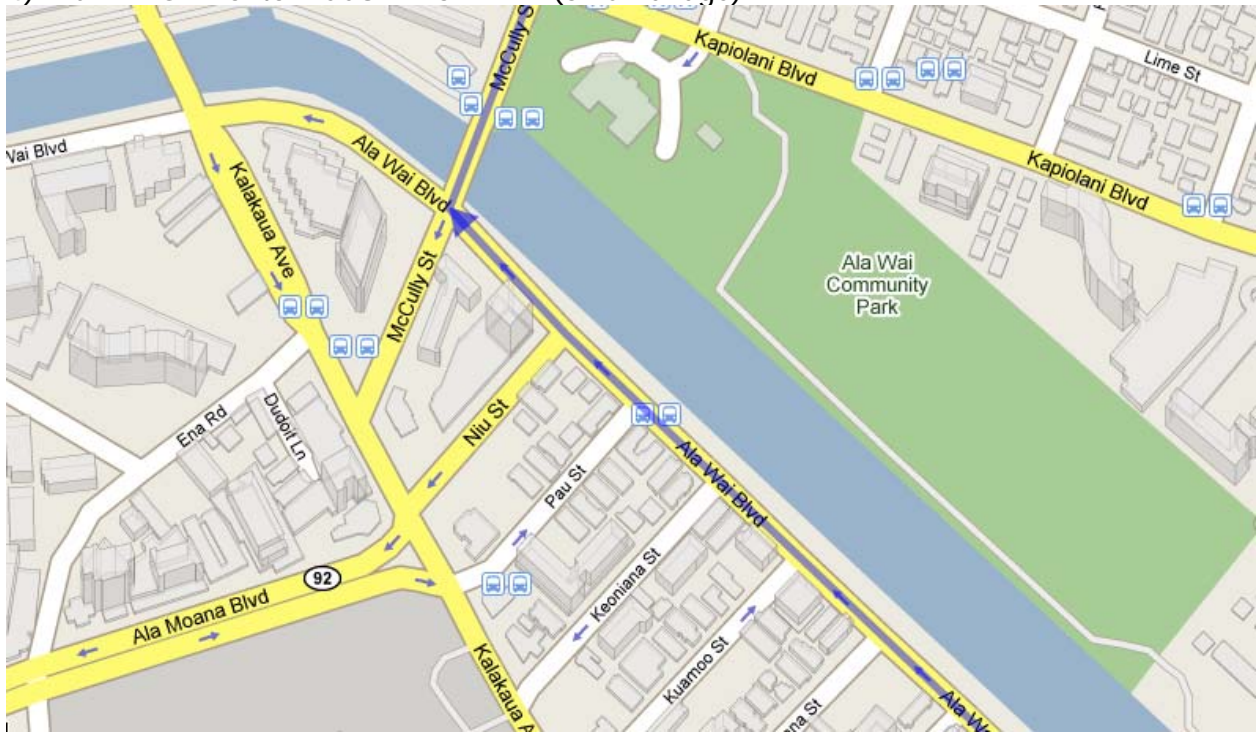

Driving Directions: Waikiki – HFCTF

- 1) Get onto KALAKAUA AVENUE from your location (East, One way).
- 2) Turn LEFT onto KAPAHULU AVENUE.

- 3) Turn LEFT onto ALA WAI BOULEVARD. Keep in mind that you may also take any thoroughfare to get onto ALA WAI BOULEVARD.

4) Turn RIGHT onto MCCULLY STREET (Small bridge)

5) Turn LEFT onto KAPIOLANI BOULEVARD, WEST bound.

6) Continue WEST on KAPIOLANI BOULEVARD.

7) Turn RIGHT onto COOKE STREET. HFCTF is at 929 COOKE STREET.