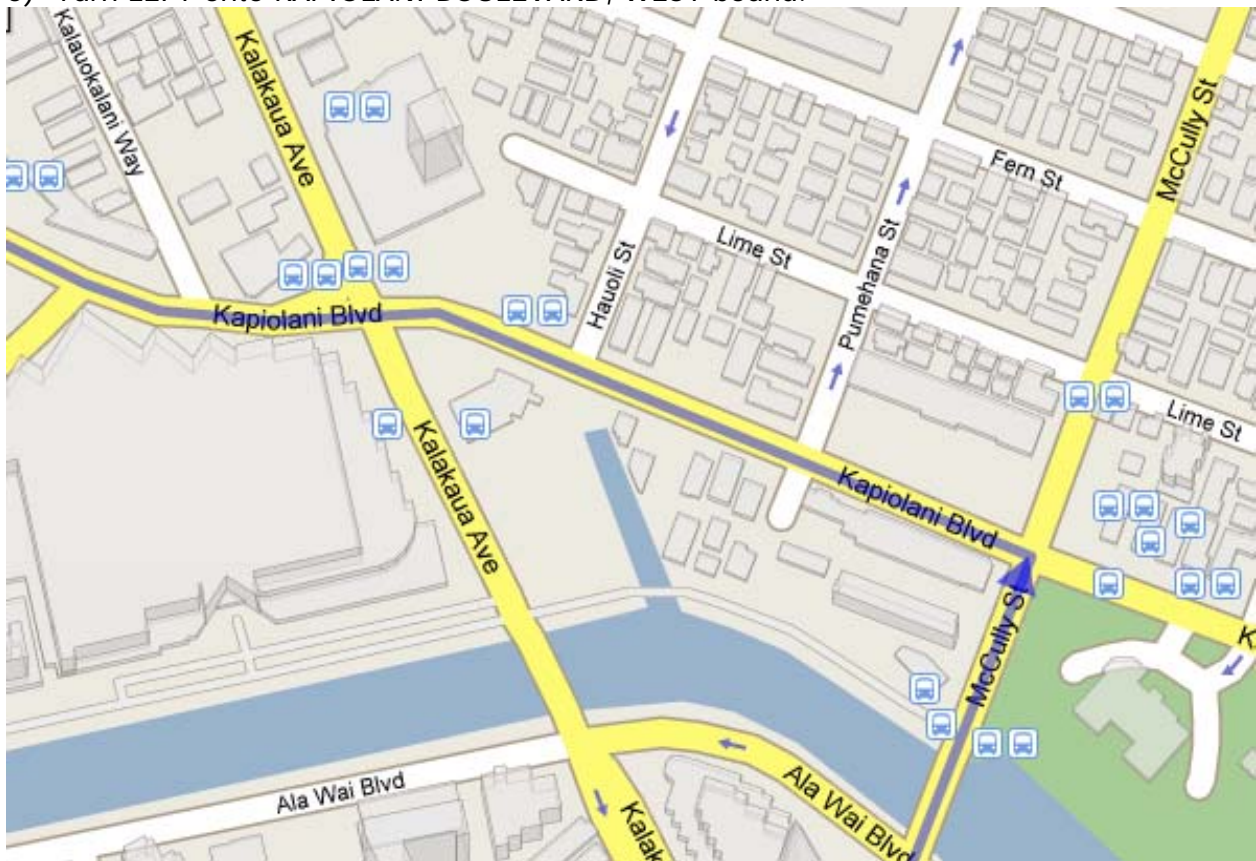

Driving Directions: Waikiki – HFCTF

- 1) Get onto KALAKAUA AVENUE from your location (East, One way).
- 2) Turn LEFT onto KAPAHULU AVENUE.

- 3) Turn LEFT onto ALA WAI BOULEVARD. Keep in mind that you may also take any thoroughfare to get onto ALA WAI BOULEVARD.

4) Turn RIGHT onto MCCULLY STREET (Small bridge)

5) Turn LEFT onto KAPIOLANI BOULEVARD, WEST bound.

6) Continue WEST on KAPIOLANI BOULEVARD.

7) Turn RIGHT onto COOKE STREET. HFCTF is at 929 COOKE STREET.