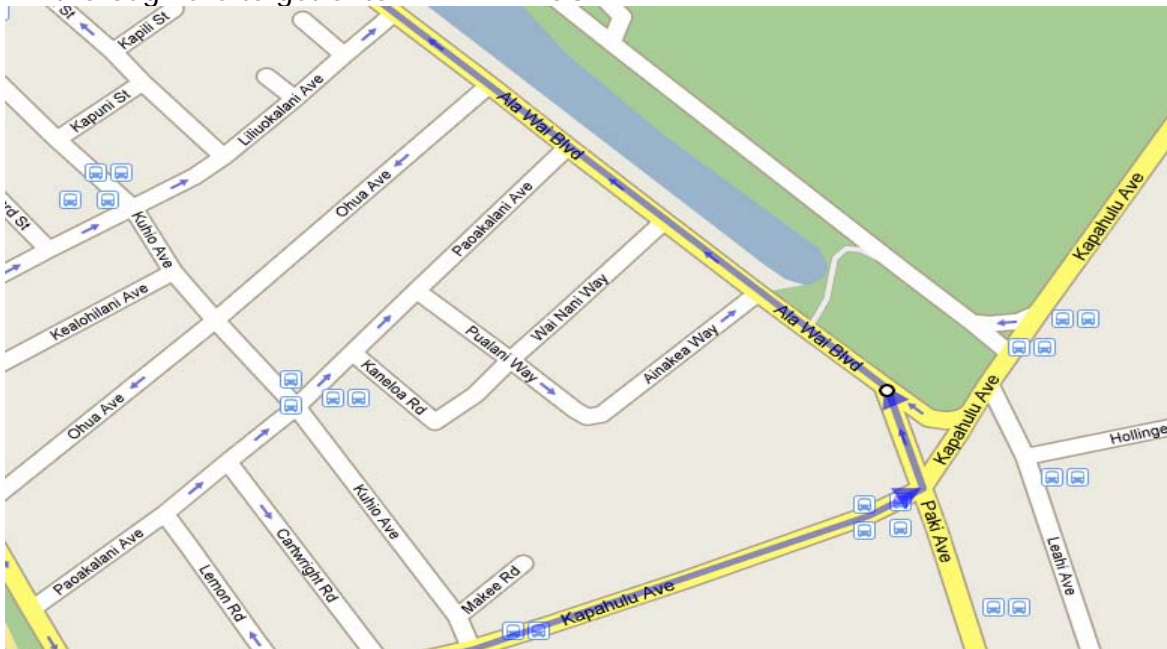

Driving Directions: Waikiki – HFCTF

- 1) Get onto KALAKAUA AVENUE from your location (East, One way).
- 2) Turn LEFT onto KAPAHULU AVENUE.

- 3) Turn LEFT onto ALA WAI BOULEVARD. Keep in mind that you may also take any thoroughfare to get onto ALA WAI BOULEVARD.

4) Turn RIGHT onto MCCULLY STREET (Small bridge)

5) Turn LEFT onto KAPIOLANI BOULEVARD, WEST bound.

6) Continue WEST on KAPIOLANI BOULEVARD.

7) Turn RIGHT onto COOKE STREET. HFCTF is at 929 COOKE STREET.