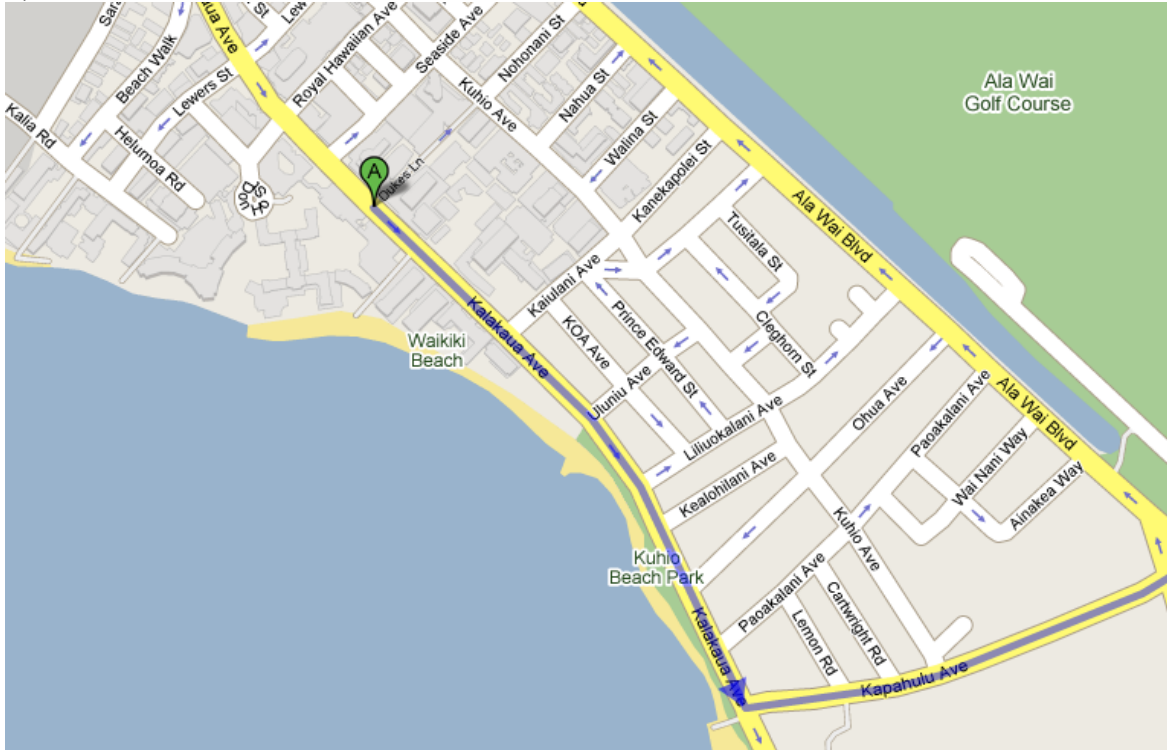

Driving Directions: Waikiki – HFCTF

- 1) Get onto KALAKAUA AVENUE from your location (East, One way).
- 2) Turn LEFT onto KAPAHULU AVENUE.

- 3) Turn LEFT onto ALA WAI BOULEVARD. Keep in mind that you may also take any thoroughfare to get onto ALA WAI BOULEVARD.

4) Turn RIGHT onto MCCULLY STREET (Small bridge)

5) Turn LEFT onto KAPIOLANI BOULEVARD, WEST bound.

6) Continue WEST on KAPIOLANI BOULEVARD.

7) Turn RIGHT onto COOKE STREET. HFCTF is at 929 COOKE STREET.